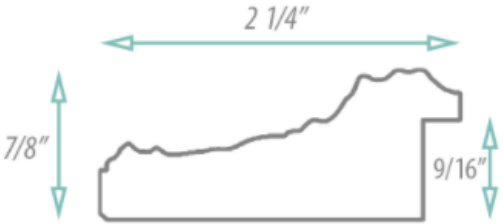

SPECIFICATION SHEET

FRAMED MIRROR
MODEL#: FM 83351-24X30

FRAMED MIRRORS COLLECTION

FEATURES:

- ONE 24X30" HIGH RESOLUTION SILVER PLATE GLASS MIRROR SIZE W/ DECORATIVE FRAME.
- "WALL HUGGER" HANGER FOR MOUNTING INCLUDED.
- STANDARD MOUNTING STYLE IS VERTICAL. FOR HORIZONTAL, PLEASE SPECIFY WHEN ORDERING.
- PACKED IN FOUR WALL (FOLDED DOUBLE WALL) CORRUGATION.
- STYLE: ORNATE
- COLOR: GOLD
- FINISH: LEAF/FOIL

MIRROR FINISHES:

- FLAT POLISHED EDGE
- BEVELED EDGE

OVERALL SIZE DIMENSION: 28 1/2" WIDE X 34 1/2" HIGH X 1" DEEP